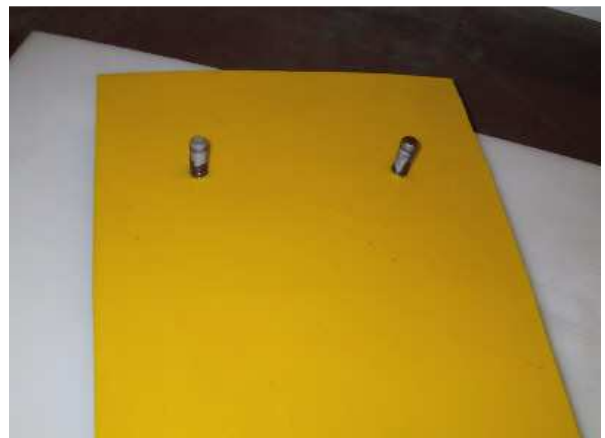

Made from high quality PU, the Protector is installed in the chute. It will be filled with the product conveyed and so protect the chute for wear. The best protection for wear is still the same material as conveyed.

Dimensions: 660 x 280 x 60 mm.

Easy installation by only 2 bolts / Protector plate. No high costs for installation of rubber or other linings and downtime. 10 minutes to replace.

ICE-Trade sro

International Conveyor Equipment & Trading

Tel. + 421 948 222 891

info@ice-trade.com

www.ice-trade.com

The ultimate wear protection
Weilan Protektor

- Wear resistant
- Long life time
- Efficient
- Low cost
- Noise absorbing
- Low weight: 6 kg.
- Easy and quick installation
- Cheap installation costs
- No maintenance
- Impact resistant
- Granulate size: 0 – 32 mm.
- Applicable: -30° till 80° C.
- Flexible, for curved shoots.