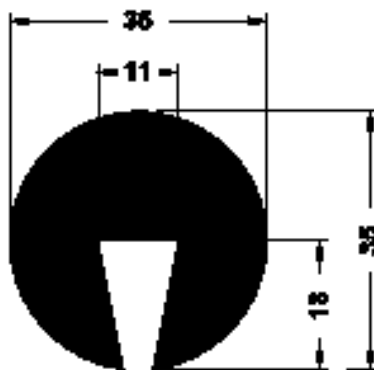

ICE-Trade Rubber Profiles are produced, in Europe, from high quality rubber.

Rubber profiles for screens :

Type 6

Type 6A

Type 7

Type 9

Type 11

Type 12

The rubber profiles for screens come in lengths of 50 m.

ICE-Trade sa
International Conveyor Equipment & Trading

Tel. + 32.56.48 18 80
Fax + 32.56.48 18 88
info@ice-trade.com
www.ice-trade.com

Rubber profiles for weighing bridges :

All types 145, 100 and 75 come in lengths of 5,5 m.

All profiles are available from stock, in our central warehouse in Europe.
For further information, please contact us.