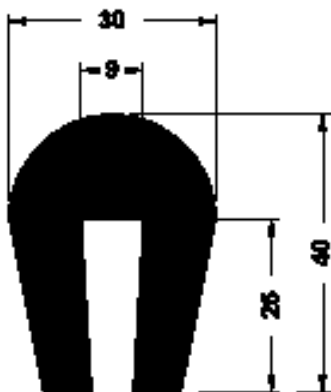

ICE-Trade Rubber Profiles are produced, in Europe, from high quality rubber.

Rubber profiles for screens :

Type 6

Type 6A

Type 7

Type 9

Type 11

Type 12

The rubber profiles for screens come in lengths of 50 m.

ICE-Trade sa
International Conveyor Equipment & Trading

Tel. + 32.56.48 18 80
Fax + 32.56.48 18 88
info@ice-trade.com
www.ice-trade.com

Rubber profiles for weighing bridges :

All types 145, 100 and 75 come in lengths of 5,5 m.

All profiles are available from stock, in our central warehouse in Europe.
For further information, please contact us.