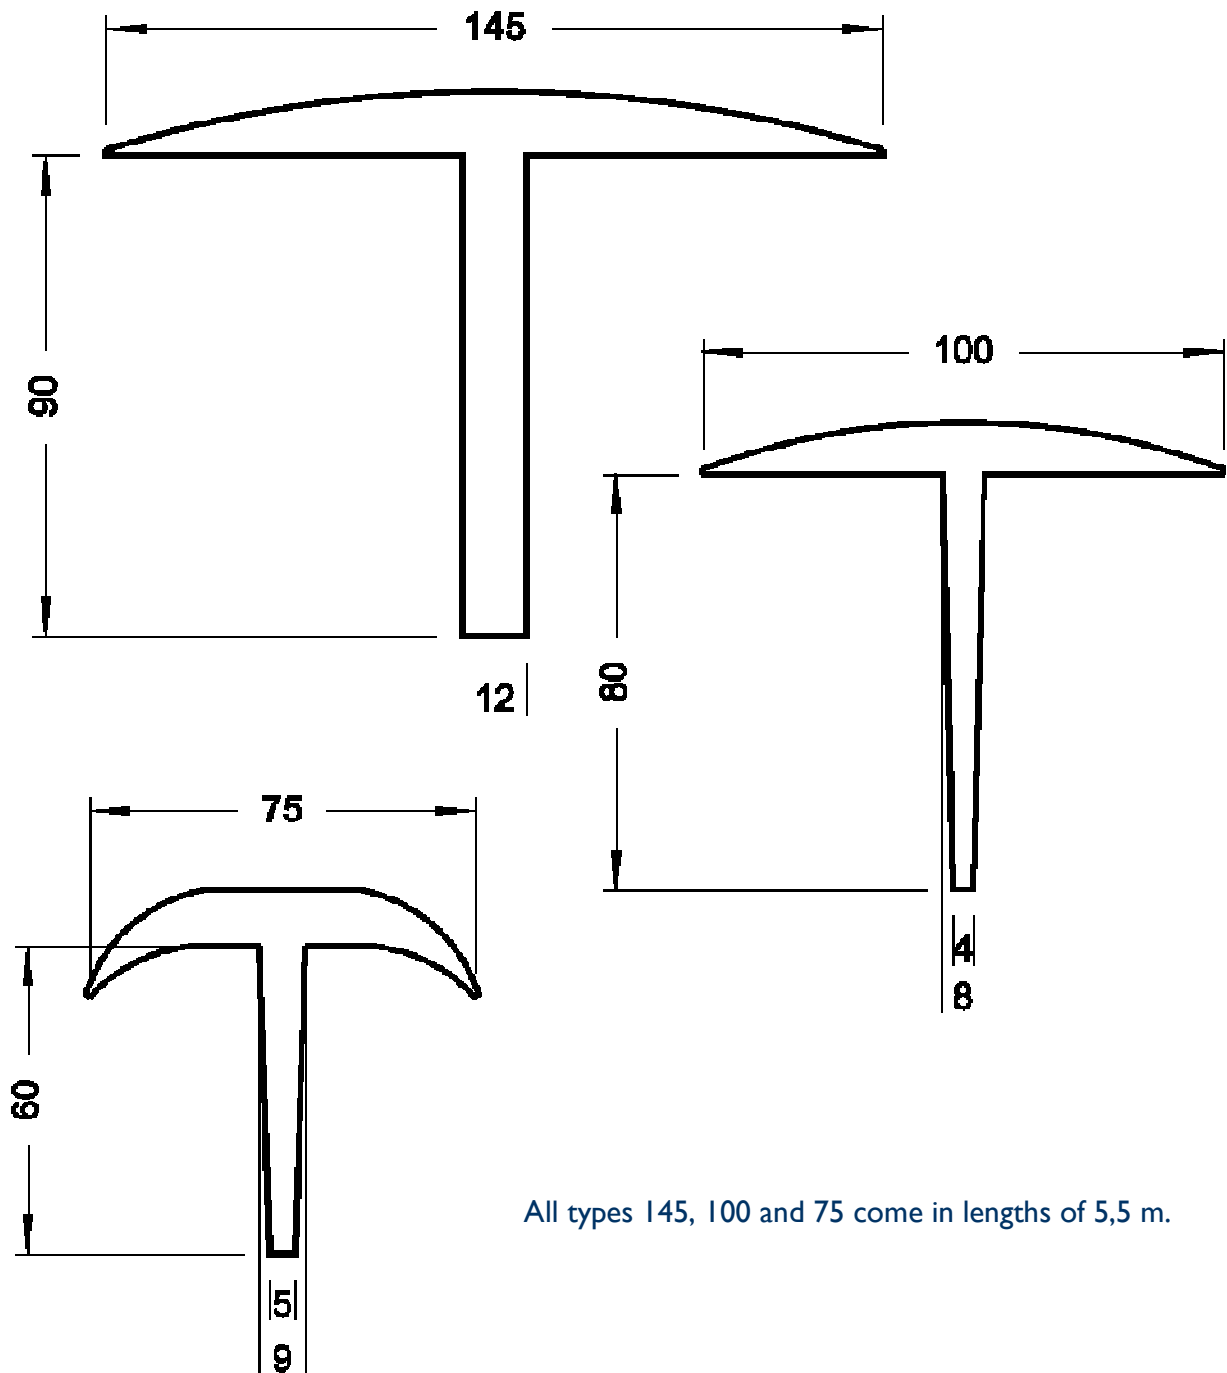

The rubber profiles for screens come in lengths of 50 m.

ICE-Trade sa
International Conveyor Equipment & Trading

Tel. + 32.56.48 18 80
Fax + 32.56.48 18 88
info@ice-trade.com
www.ice-trade.com

Rubber profiles for weighing bridges :

All types 145, 100 and 75 come in lengths of 5,5 m.

All profiles are available from stock, in our central warehouse in Europe.
For further information, please contact us.