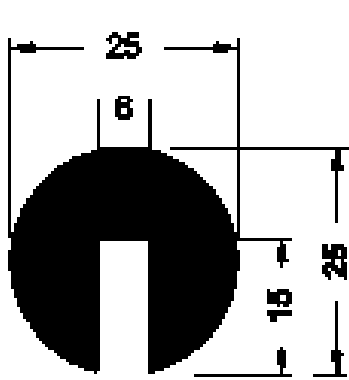

ICE-Trade Rubber Profiles are produced, in Europe, from high quality rubber.

Rubber profiles for screens :

Type 6

Type 6A

Type 7

Type 9

Type 11

Type 12

The rubber profiles for screens come in lengths of 50 m.

ICE-Trade sa
International Conveyor Equipment & Trading

Tel. + 32.56.48 18 80
Fax + 32.56.48 18 88
info@ice-trade.com
www.ice-trade.com

Rubber profiles for weighing bridges :

All types 145, 100 and 75 come in lengths of 5,5 m.

All profiles are available from stock, in our central warehouse in Europe.
For further information, please contact us.