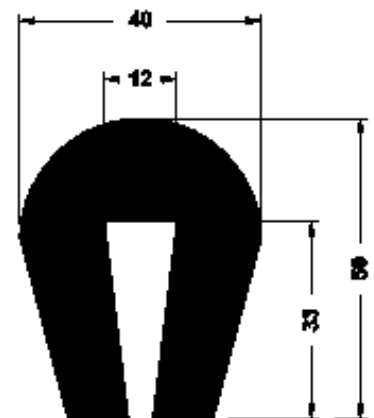

ICE-Trade Rubber Profiles are produced, in Europe, from high quality rubber.

Rubber profiles for screens :

Type 6

Type 6A

Type 7

Type 9

Type 11

Type 12

The rubber profiles for screens come in lengths of 50 m.

ICE-Trade sa
International Conveyor Equipment & Trading

Tel. + 32.56.48 18 80
Fax + 32.56.48 18 88
info@ice-trade.com
www.ice-trade.com

Rubber profiles for weighing bridges :

All types 145, 100 and 75 come in lengths of 5,5 m.

All profiles are available from stock, in our central warehouse in Europe.
For further information, please contact us.