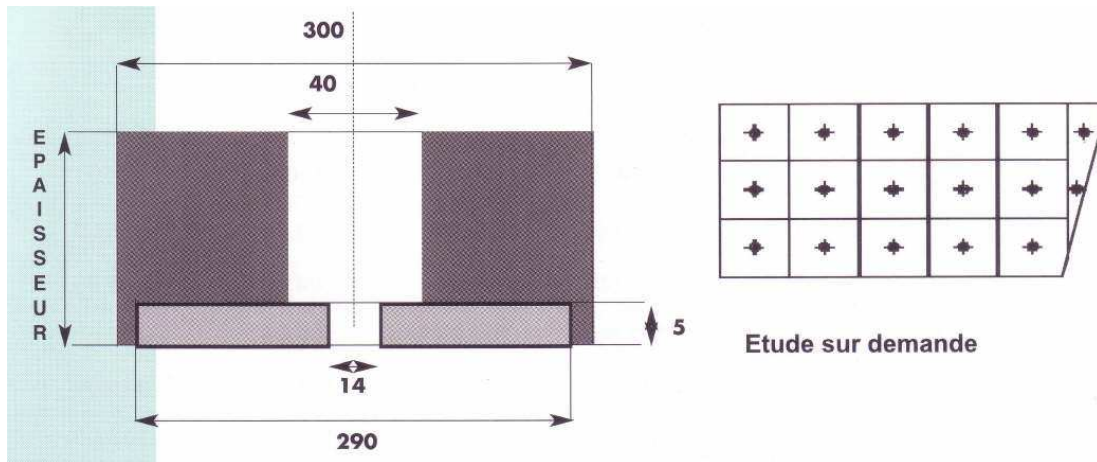

Dimensions

| Thickness mm. | Plate size 1500 x 3000 | Plate size 1000 x 2000 |
|------------------|---------------------------|---------------------------|
| 10 + 3 | v | - |
| 12 + 3 | v | - |
| 15 + 3 | v | v |
| 20 + 3 | v | v |
| 25 + 3 | v | v |
| 25 + 5 | v | v |
| 30 + 5 | v | v |
| 35 + 5 | v | v |
| 45 + 5 | v | v |
| 50 + 5 | v | v |
| 75 + 5 | - | v |
| 95 + 5 | - | v |
| 125 + 5 | - | v |
| 150 + 5 | - | v |

v = available

- = not available

Meta-Rub is hot vulcanized on steel plate, either 3 or 5 mm. thick.

On request :

- other dimensions
- special cuts
- drilled with holes and plugs.

ICE-Trade Meta-Rub tiles 300 x 300

Dimensions

| Thickness mm. | 25 | 30 | 35 | 40 | 50 | 60 | 80 | 100 |
|---------------|----|----|----|----|----|----|----|-----|
|---------------|----|----|----|----|----|----|----|-----|

Meta-Rub tiles are hot vulcanized, on a steel plate, 5 mm thick.
On request those tiles can be made to size, to fit in the installation.