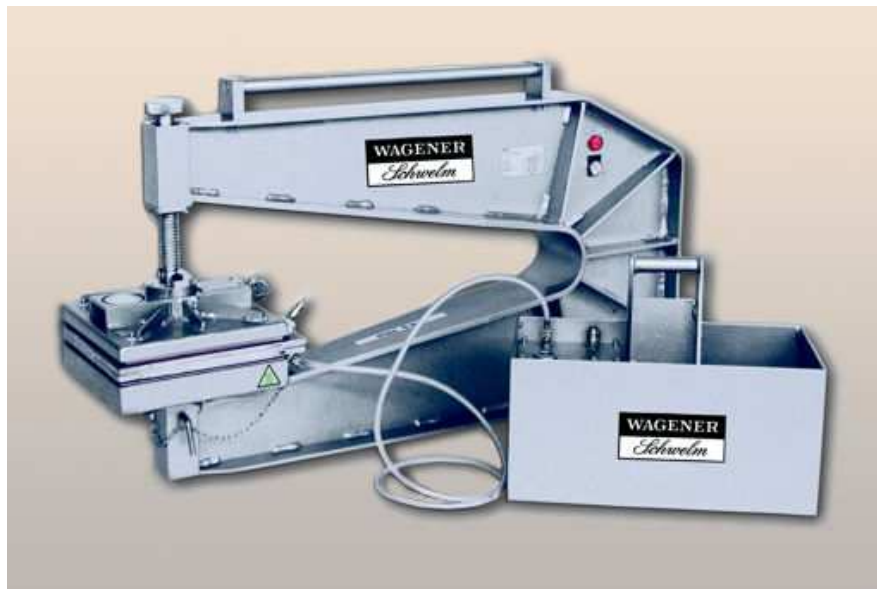

ICE-Trade s.a.

International Conveyor Equipment & Trading

Passage de la Poste 3-2
B-7700 Mouscron
Belgium

Tel. + 32.56.48 18 80

Fax + 32.56.48 18 88

info@ice-trade.com

www.ice-trade.com

**Vulcanizing Press Series
C-Clamp Spot Repair Press,
Type EMU**

by **ICE-Trade** ®

Technical Data

Overhang:	800 mm	1000 mm	1200 mm
Heated surface:	300 x 300 mm	300 x 300 mm	300 x 300 mm
Specific surface pressure:	ca. 50 N/cm ² (70 psi)	ca. 50 N/cm ² (70 psi)	ca. 33 N/cm ² (47 psi)
Temperature range:	approx. 145°C/293°F	approx. 145°C/293°F	approx. 145°C/293°F
Voltage:	230V 50 Hz, 1 Ph, N, PE	230V 50 Hz, 1 Ph, N, PE	230V 50 Hz, 1 Ph, N, PE
Capacity:	1,2 kW	1,2 kW	1,2 kW
Compressed air:	to be provided at site	to be provided at site	to be provided at site
Connections for cooling:	included	included	included
Cooling Medium:	air or water	air or water	air or water